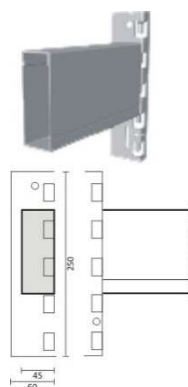

ITS-RB TARTÓGERENDÁK

Érvényes 2022.10.01-től

Megnevezés	Méretek (mm)	Teherbírás (kg)	Egységár (Nettó)

1800 mm-es gerendák – Tárolási kapacitás 2 db EUR raklap

IST RB Gerenda (1800)	1800x60x45	1 800 kg	13 720 Ft
IST RB Gerenda (1800)	1800x80x45	2 700 kg	15 670 Ft
IST RB Gerenda (1800)	1800x100x45	3 700 kg	16 390 Ft

2700 mm-es gerendák – Tárolási kapacitás 3 db EUR raklap

IST RB Gerenda (2700)	2700x60x45	800 kg	19 510 Ft
IST RB Gerenda (2700)	2700x80x45	1 800 kg	22 080 Ft
IST RB Gerenda (2700)	2700x100x45	2 400 kg	24 340 Ft
IST RB Gerenda (2700)	2700x120x45	3 100 kg	25 300 Ft
IST RB Gerenda (2700)	2700x130x45	3 500 kg	27 280 Ft
IST RB Gerenda (2700)	2700x150x45	4 200 kg	30 140 Ft